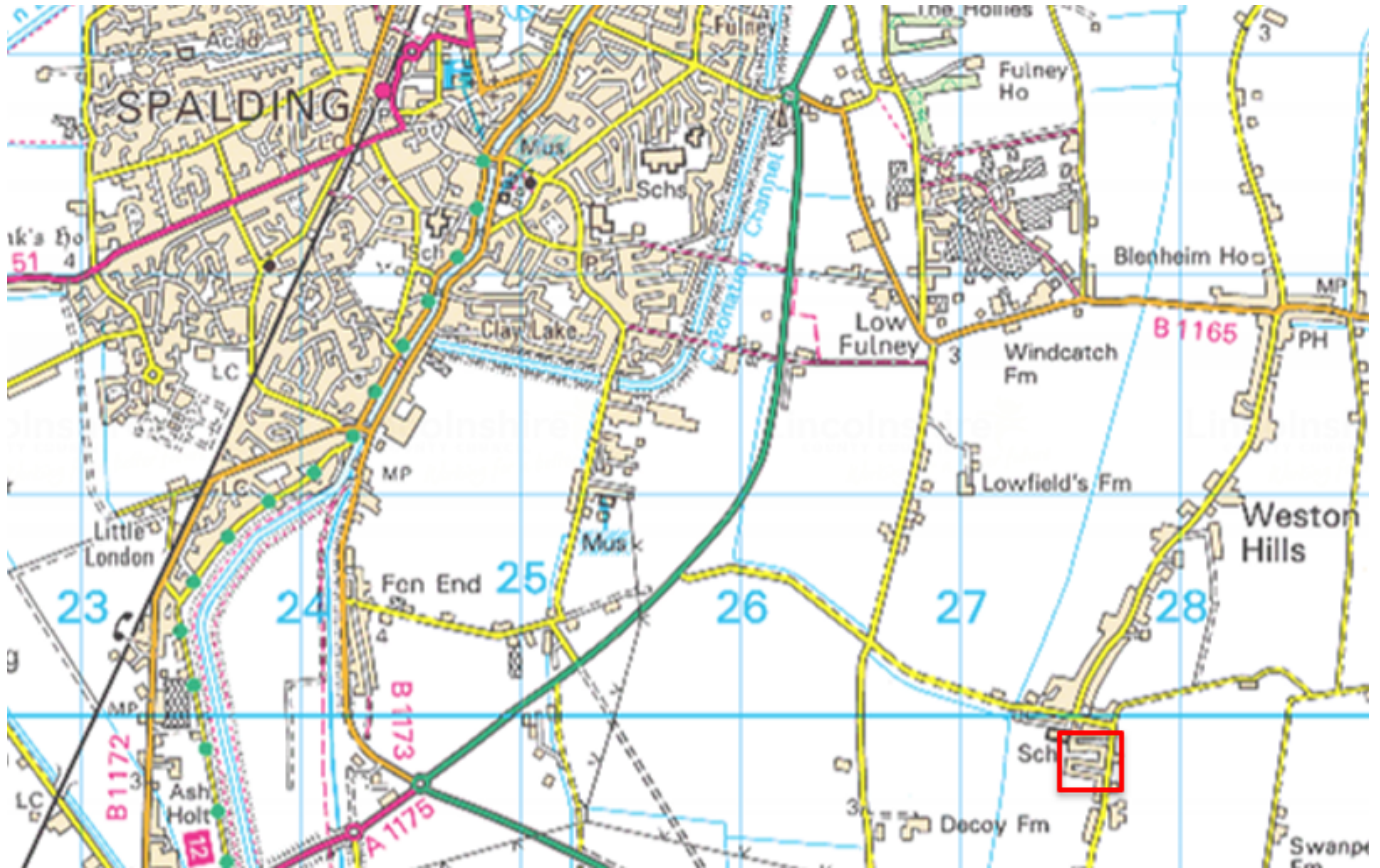

# Appendix A

APPENDIX A : Weston Hills, Broad Gate junctions with St John's Road and Carisbrooke Way - proposed waiting restrictions

This page is intentionally left blank